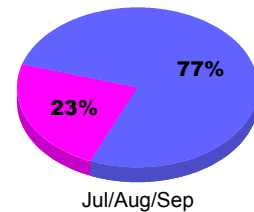

**Membership Results
2012-2013**

**Membership
2011-2012**

Month	Net Memb Goal	Actual New Memb	Actual Dropped Memb	Gain/Loss of Memb	Gain/Loss of Memb
Jul/Aug/Sep	70	221	-157	64	54
Totals	70	221	-157	64	54

Membership Results 2012-2013

Goal, New, Dropped, Gain/Loss

Comparison of Membership Gain/Loss

Current Year Compared to the Previous Year

Gender Comparison 2012-2013

Jul/Aug/Sep

Male Female