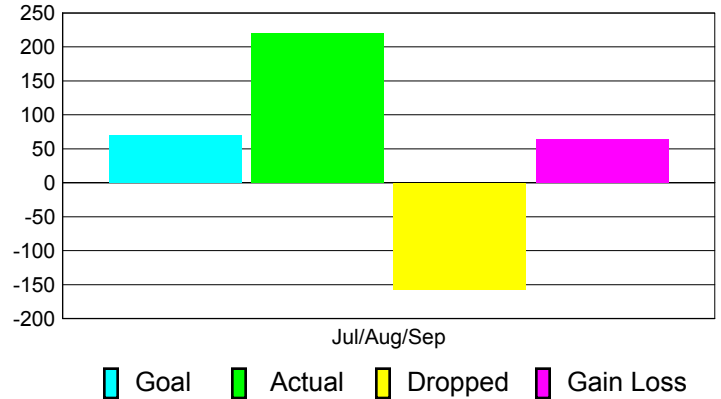

Membership Results 2012-2013

Goal, New, Dropped, Gain/Loss

Comparison of Membership Gain/Loss

Current Year Compared to the Previous Year