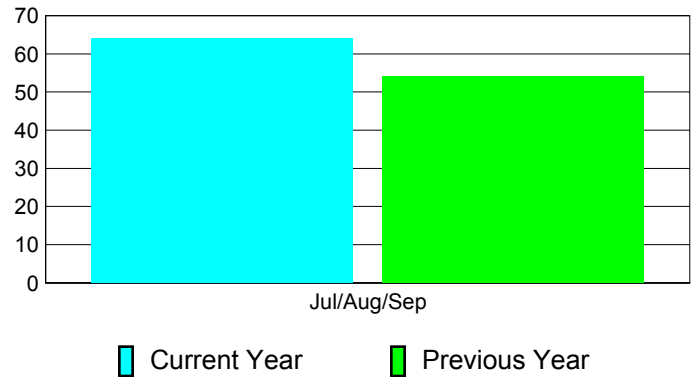

**Membership Results
2012-2013**

**Membership
2011-2012**

Month	Net Memb Goal	Actual New Memb	Actual Dropped Memb	Gain/Loss of Memb	Gain/Loss of Memb
Jul/Aug/Sep	70	221	-157	64	54
Totals	70	221	-157	64	54

Membership Results 2012-2013

Goal, New, Dropped, Gain/Loss

Comparison of Membership Gain/Loss

Current Year Compared to the Previous Year

Gender Comparison 2012-2013

Jul/Aug/Sep

Male Female